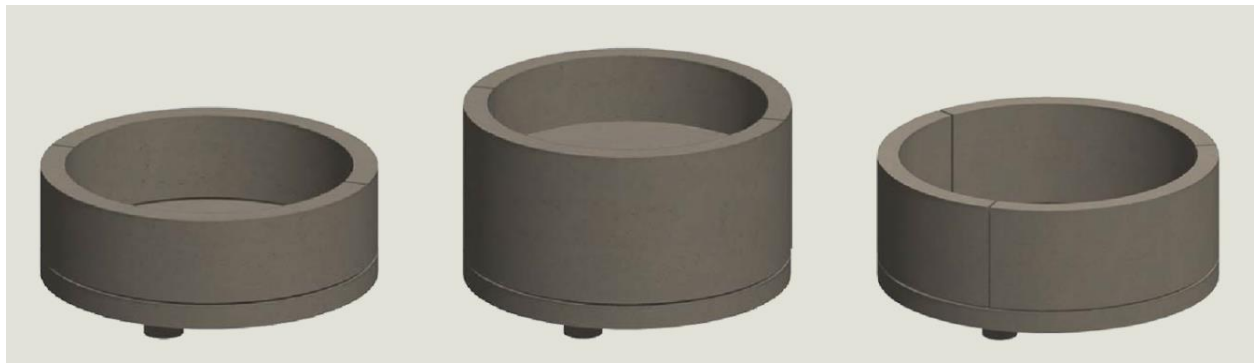

**PROFESSIONAL
CHIMNEY
SERVICES**

Customer: _____

Phone: _____

www.PCSFireplacePatio.com 870-754-0086

Custom Order Quote

Fire Pit

Style

- ___ Large Round - 48" OD, 42" ID, 18" Tall
- ___ Tall Round - 42" OD, 36" ID, 25" Tall
- ___ Short Round - 42" OD, 36" ID, 14" Tall
- ___ Square - 42" Square, 15" Tall
- ___ Square - With Extensions 12" Extension To Original Square

Stone Style & Color

Dry Stack

- Ozark Mountain
- Chestnut
- Boones County
- Cram Blend
- New Haven
- Natural Buff with Charcoal
- Sedona
- Full Shade Pennsylvania
- Valley Mist
- Hollister

Cut Limestone

- Abbey
- Buff Blend
- Charcoal Blend
- Charcoal/Rust
- Chestnut
- Chestnut/Oak
- Cream Blend
- Dark Texas
- Light Texas
- Hollister
- Hollister/Rust
- Evening Shade
- Morning Mist
- Millwood
- Natural Buff
- Pennsylvania
- Sandy Buff
- Santa Fe