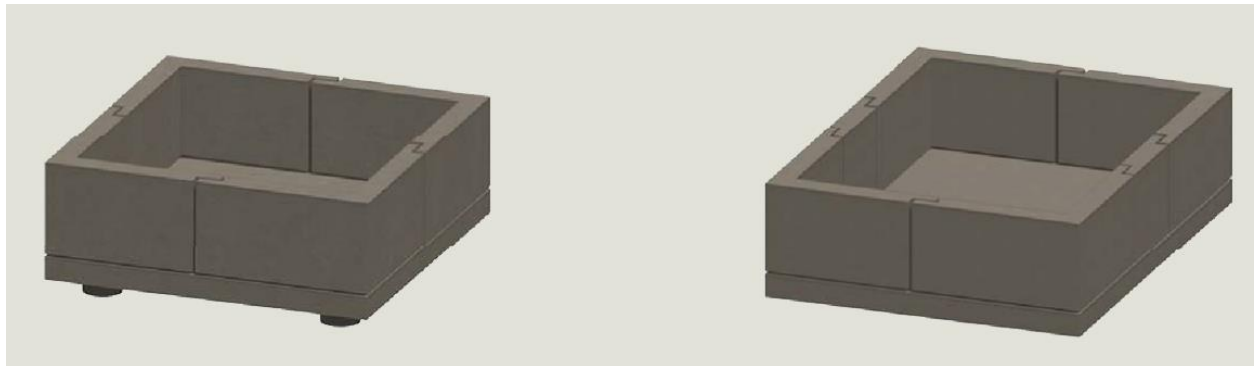

**PROFESSIONAL
CHIMNEY
SERVICES**

Customer: _____

Phone: _____

www.PCSFireplacePatio.com 870-754-0086

Custom Order Quote

Fire Pit

Style

- ___ Large Round - 48" OD, 42" ID, 18" Tall
- ___ Tall Round - 42" OD, 36" ID, 25" Tall
- ___ Short Round - 42" OD, 36" ID, 14" Tall
- ___ Square - 42" Square, 15" Tall
- ___ Square - With Extensions 12" Extension To Original Square

Stone Style & Color

Dry Stack

- Ozark Mountain
- Chestnut
- Boones County
- Cram Blend
- New Haven
- Natural Buff with Charcoal
- Sedona
- Full Shade Pennsylvania
- Valley Mist
- Hollister

Cut Limestone

- Abbey
- Buff Blend
- Charcoal Blend
- Charcoal/Rust
- Chestnut
- Chestnut/Oak
- Cream Blend
- Dark Texas
- Light Texas
- Hollister
- Hollister/Rust
- Evening Shade
- Morning Mist
- Millwood
- Natural Buff
- Pennsylvania
- Sandy Buff
- Santa Fe